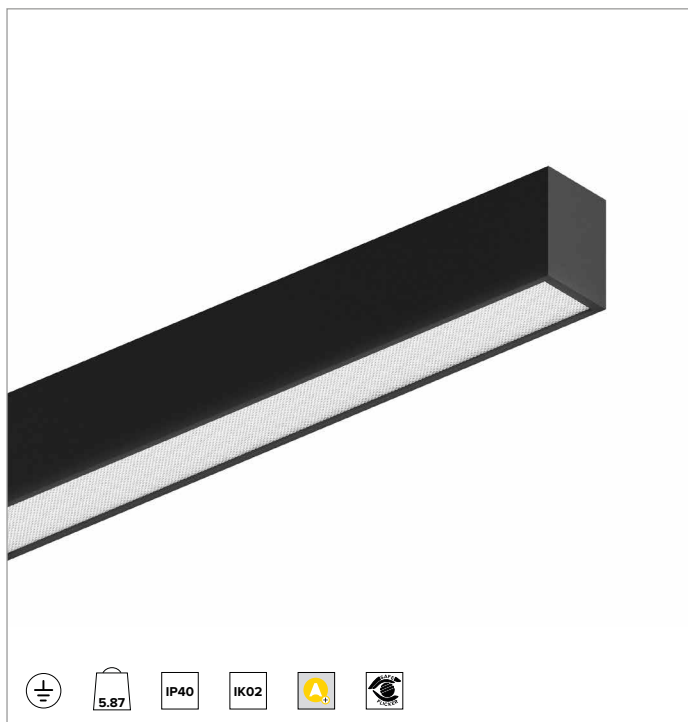

T021BX930ELDB | LOGICO EASY Stand Alone 57 - UGR19

Linear stand alone LED fixture for ceiling mounted or suspension installation

	3000K	H(m)	D1(m)	D2(m)	E _{max} (lx)		
	Ra90	83°	89°				
Fixture Power	78W	1	1.78	1.97	1280		
Source Flux	6269lm	2	3.56	3.94	320		
Fixture Flux	6269lm	3	5.33	5.91	142		
Efficacy	80lm/W	4	7.11	7.88	80		
G0300	I _{max} =226cd/klm	I _{max}	1415cd	5	8.89	9.85	51

Emission: DIRECT/INDIRECT

Optic: REFLECTOR

Optical efficiency: 100%

Fixture flux: 6269lm

Luminous efficacy: 80lm/W

Photobiological safety: Compliant with RG0 exempt risk group

MECHANICAL CHARACTERISTICS

Painted extruded aluminium body with 57mm section and polycarbonate end caps. Upper closing screen in translucent polycarbonate.

Colour and finish: Black

Dimensions: L=2340mm

Weight: 5.87Kg

Version: LINEAR

Degree of protection: IP40

Mechanical Resistance: IK02

ELECTRICAL CHARACTERISTICS

Integrated electronic ON-OFF driver. Luminaire compliant with EN 60598-2-22 for power supply from a centralised emergency system CPSS (Central Power Supply System), not incorporated in the luminaire - high risk areas excluded. The default power and flux are 100% in AC and 100% in DC.